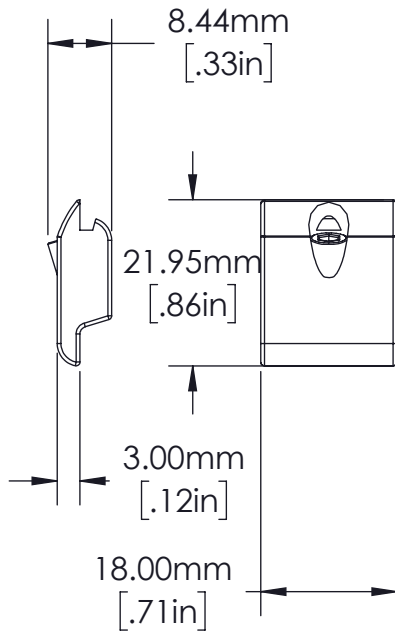

2.60mm
[.10in]

34.94mm
[1.38in]

172.00mm
[6.77in]

COPIA VALIDA PER
VTA

ALL RIGHT RESERVED. IT'S FORBIDDEN TO COPY TO RECREATE OR TO SHOW TO OTHERS THIS DRAWING WITHOUT OUR WRITTEN AUTHORIZATION			
	SCALE 1:1	CREATION DATE 20/12/10	LAST MODIFIED DATE 20-12-2010
DRAFTSMAN G.BULDINI		DRAWING 02054000_2D-004	

DESCRIPTION
BRACCIO OS OPERATOR L=172
ARM OS OPERATOR L=172